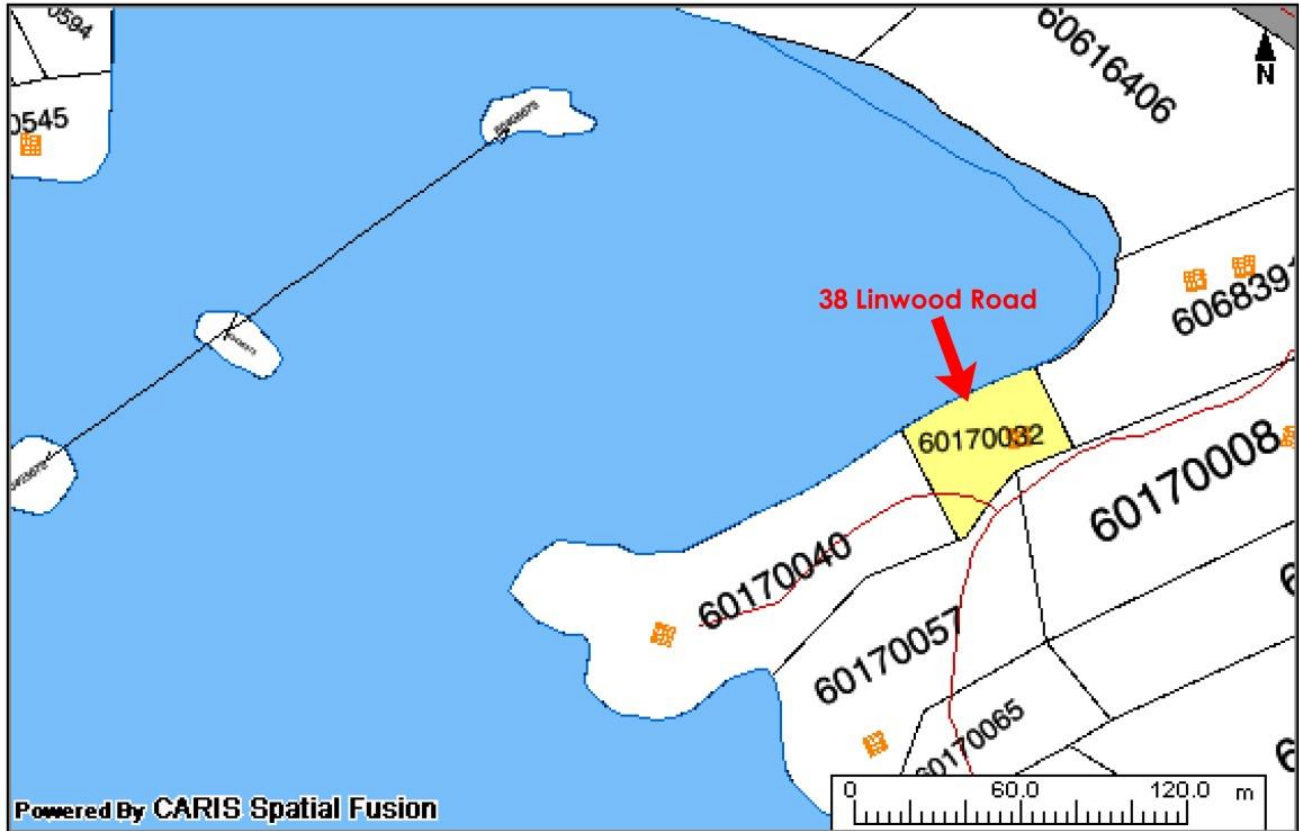

Property Online Map

PID: 60170032
 County: LUNENBURG COUNTY

Address: 38 LINWOOD ROAD
 HECKMANS ISLAND

AAN: 04161033
 LR Status: LAND REGISTRATION

The Provincial mapping is a graphical representation of property boundaries which approximate the size, configuration and location of parcels. Care has been taken to ensure the best possible quality, however, this map is not a land survey and is not intended to be used for legal descriptions or to calculate exact dimensions or area. The Provincial mapping is not conclusive as to the location, boundaries or extent of a parcel [*Land Registration Act* subsection 21(2)]. THIS IS NOT AN OFFICIAL RECORD.