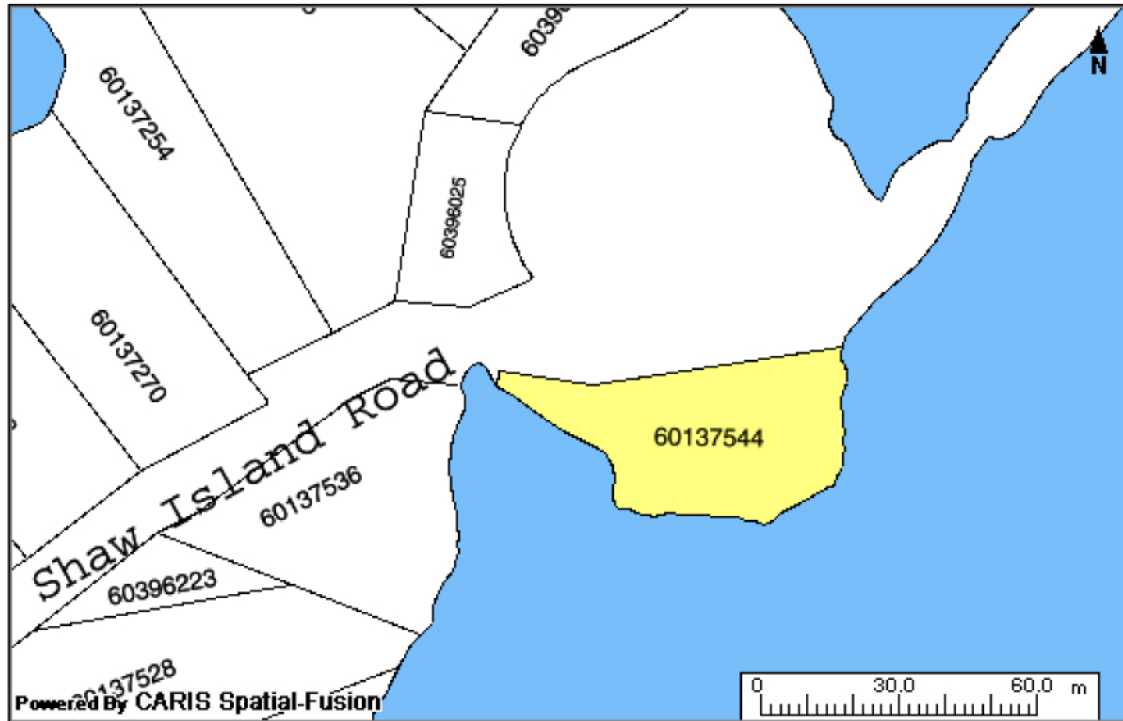

## Property Online Map

**PID:** 60137544

**Address:** 51 SHAW ISLAND  
ROAD  
MARRIOTTS COVE

**AAN:** 03778193

**County:** LUNENBURG COUNTY

The Provincial mapping is a graphical representation of property boundaries which approximate the size, configuration and location of parcels. Care has been taken to ensure the best possible quality, however, this map is not a land survey and is not intended to be used for legal descriptions or to calculate exact dimensions or area. The Provincial mapping is not conclusive as to the location, boundaries or extent of a parcel [*Land Registration Act* subsection 21(2)]. THIS IS NOT AN OFFICIAL RECORD.