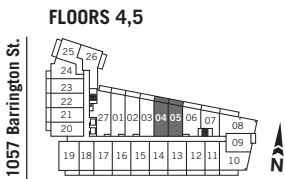

Southport 405

ONE BEDROOM

555 SQ.FT. PLUS
80 SQ.FT. BALCONY

All sizes and specifications are subject to change without notice. E.&O.E.