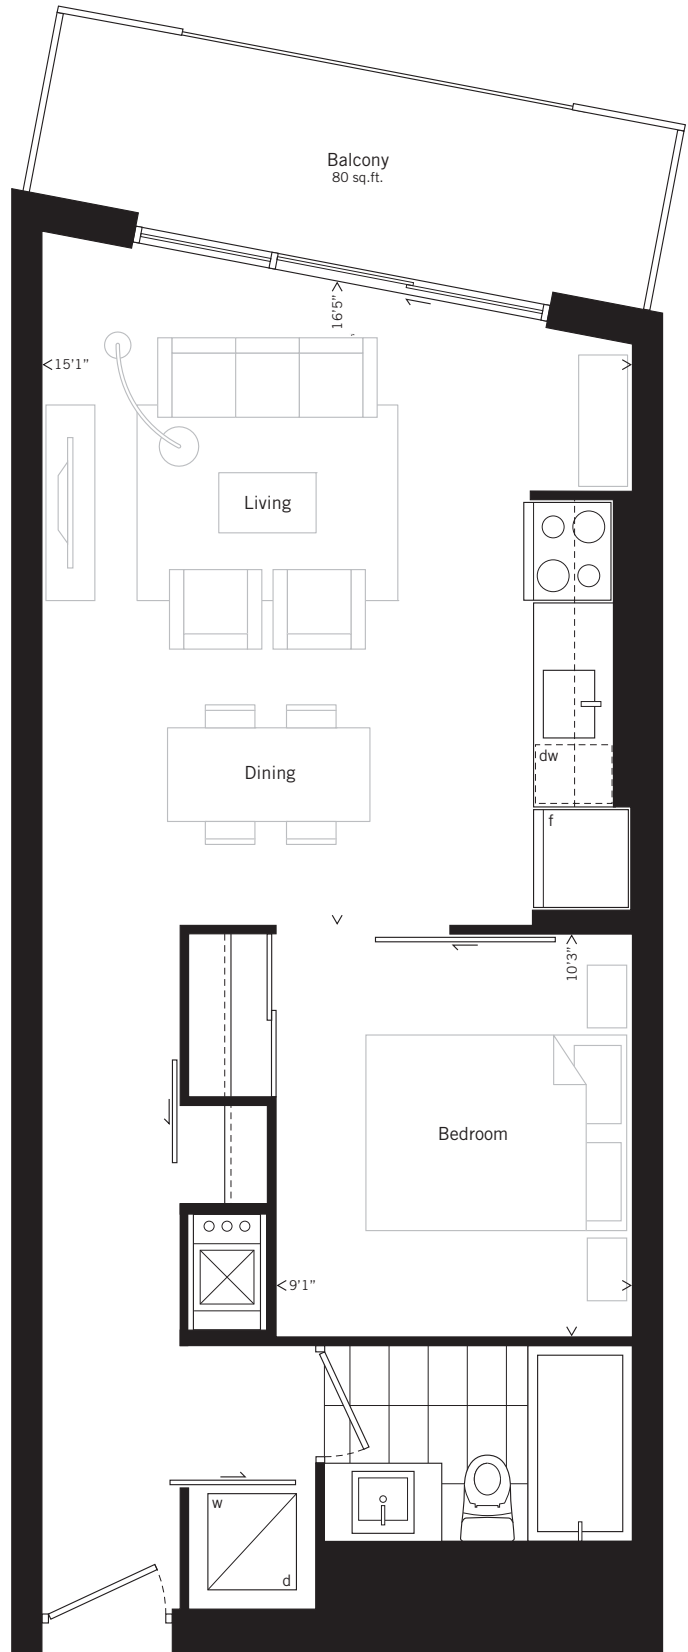

Southport 405

ONE BEDROOM

555 SQ.FT. PLUS
80 SQ.FT. BALCONY

All sizes and specifications are subject to change without notice. E.&O.E.