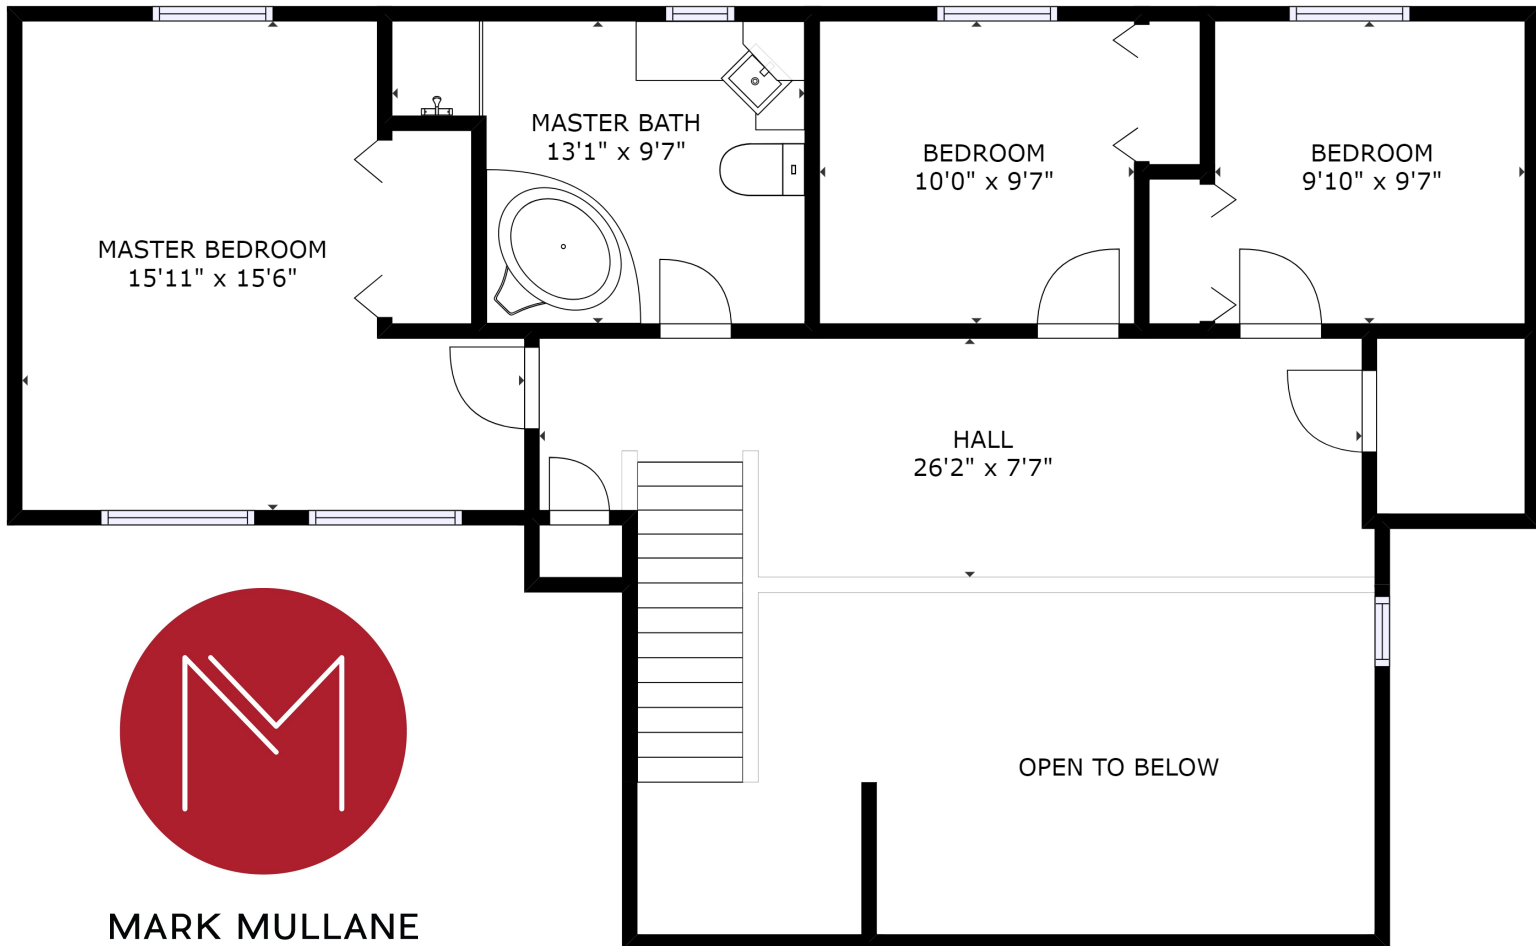

MARK MULLANE
REALTOR

GROSS INTERNAL AREA
FLOOR 1 : 745 sq ft, FLOOR 2 : 839 sq ft
FLOOR 3 : 820 sq ft, EXCLUDED AREAS :
GARAGE: 413 sq ft
TOTAL: 2403 sq ft