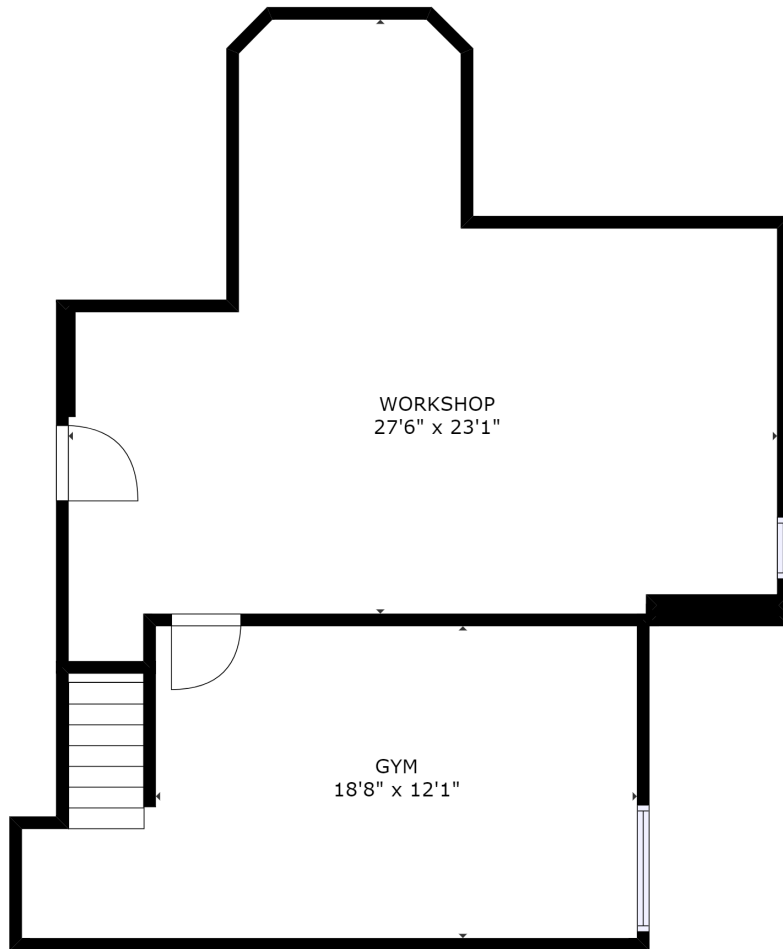

WORKSHOP
27'6" x 23'1"

GYM
18'8" x 12'1"

GROSS INTERNAL AREA
FLOOR 1 : 745 sq ft, FLOOR 2 : 839 sq ft
FLOOR 3 : 820 sq ft, EXCLUDED AREAS :
GARAGE: 413 sq ft
TOTAL: 2403 sq ft