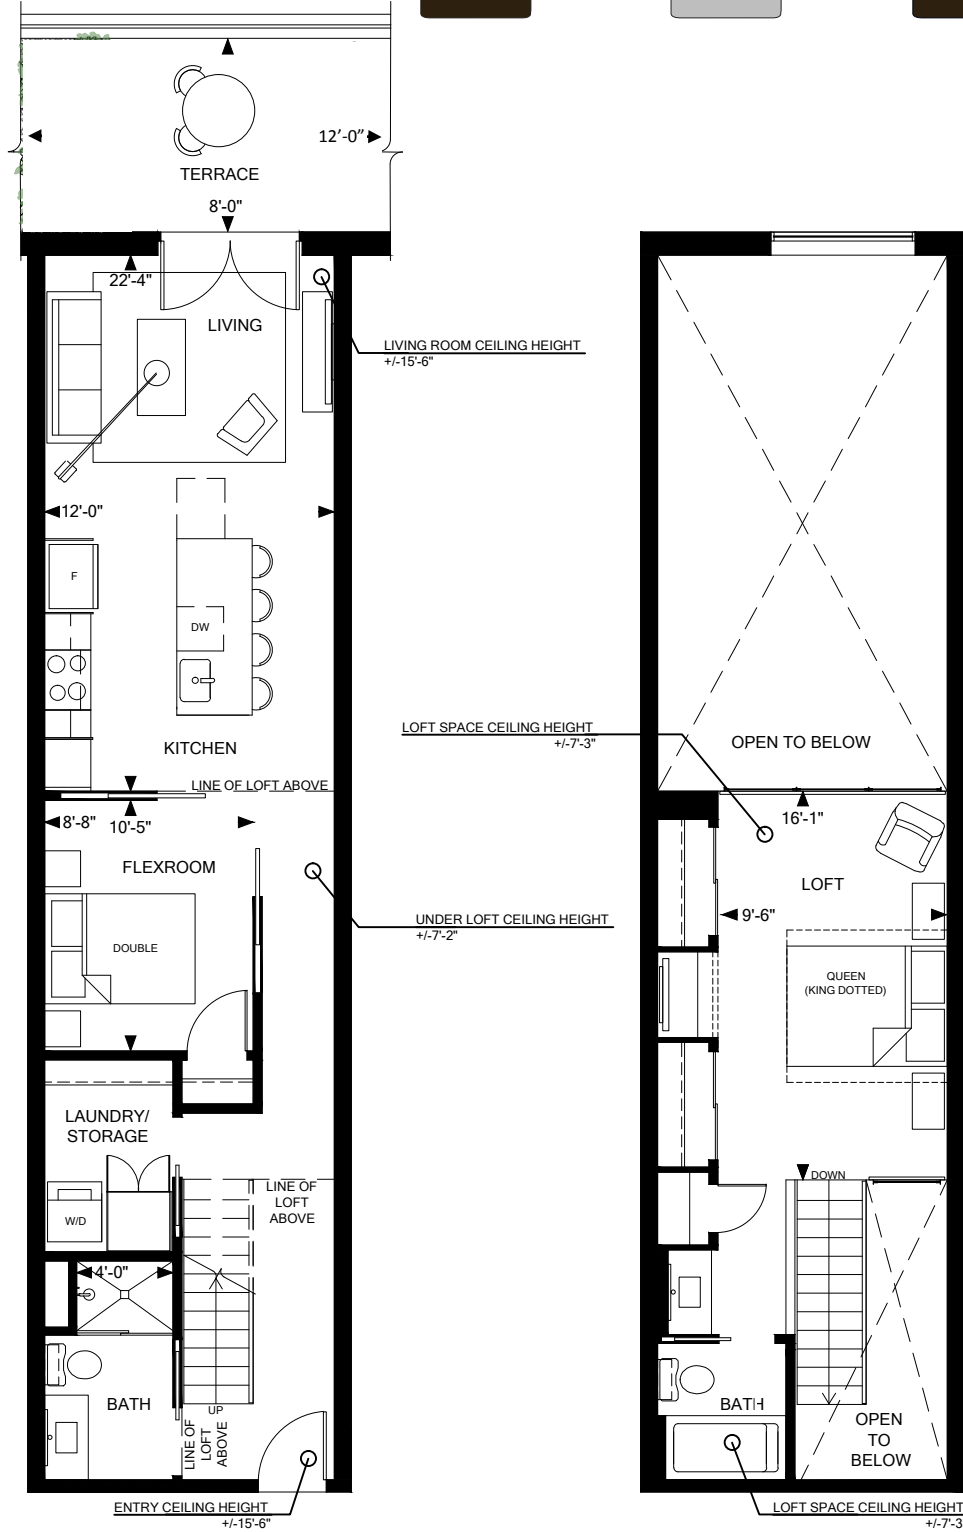

UNIT 116 - 2 Bedroom

Main	668 sq.ft.
Loft	285 sq.ft.
Total Living	953 sq.ft.
Terrace	9 sq.ft.
Total Unit	1049 sq.ft.
	9

Main

Loft

Floor 1

Location Key