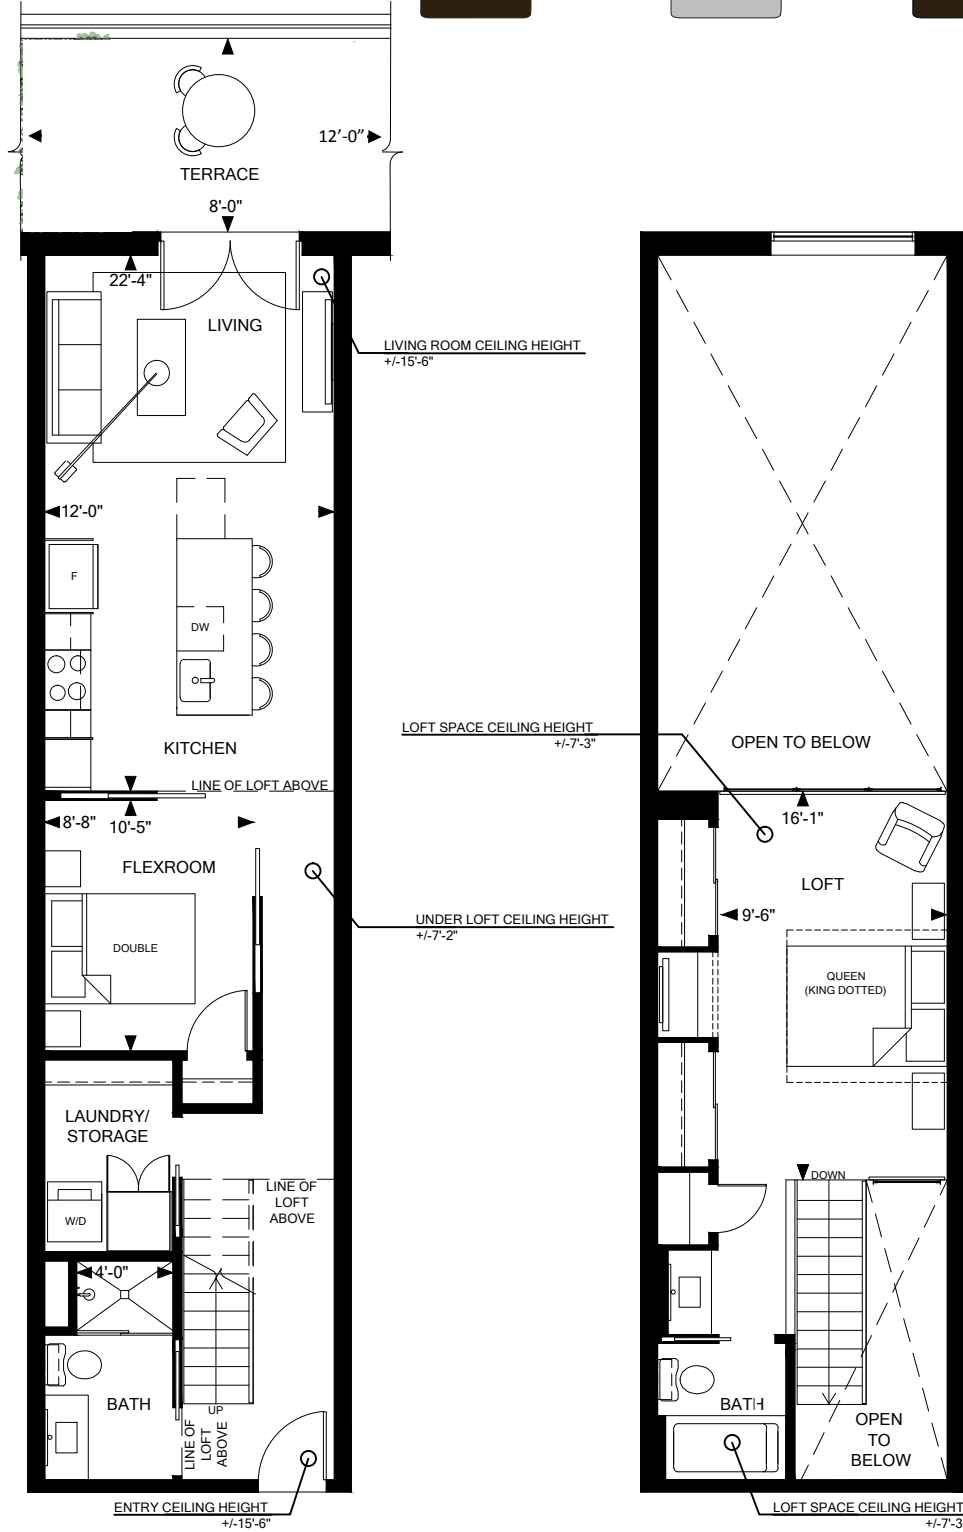

UNIT 116 - 2 Bedroom

Main	668 sq.ft.
Loft	285 sq.ft.
Total Living	953 sq.ft.
Terrace	9 sq.ft.
Total Unit	1049 sq.ft.

Main

Loft

Floor 1

Location Key